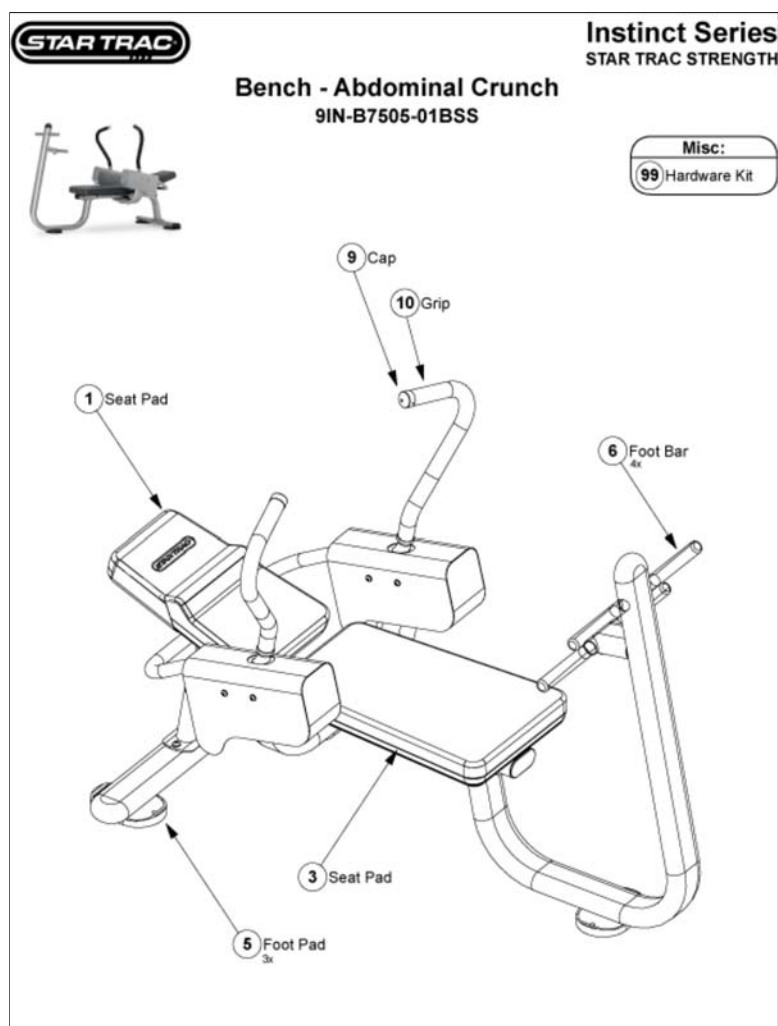

STRENGTH • Instinct • Instinct • Benchs

IN-B7505

Abdominal Crunch

Slide: 3-22-43-91 • PD ID: 1087 • PROD Link ID: • D ID: 290

March 13, 2009

IN-B7505

Abdominal Crunch

Callout	Part Number:	Description
1	730-0220	PAD, BACK SUPPORT, IN-B7505
3	730-0219	PAD, SEAT, IN-B7505
4	730-0223	CAP, LARGE, FRAME
5	730-0216	GASKET, FEET BASE, IN-B7503
6	730-0221	BAR, STEPPER, IN-B7505
8	730-0564	CABLE, AB-CRUNCH, IN
9	730-0960	CAP, HANDLE, GRIP, 33MM
10	730-1183	HANDLE, RUBBER GRIP, SLEEVE
99	730-0167	KIT, HARDWARE, IN-B7505

Parts are subject to availability. Part pricing may change with or without notice.
Check the Star Trac Support Website <http://support.startrac.com> for current part pricing.

March 13, 2009